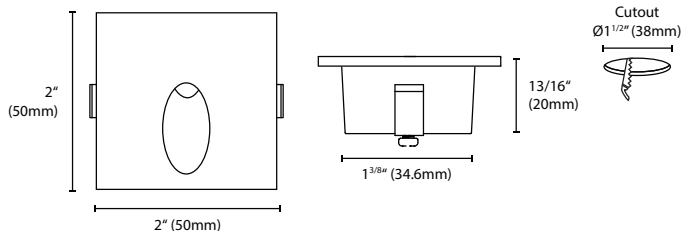

### Installation

Recess mounting with snap in springs,  $\varnothing 1\frac{1}{2}$ " (38mm) cutout

Voltage	12V DC
Wattage	1W
Color Temp	3000K
# of LEDs	1 LED
CRI	90
Lumens	118
Dimmable	Yes
Wire Length	12" (30cm) waterproof
Lifespan	+50,000 hours
Warranty	3-year

### Dimensions