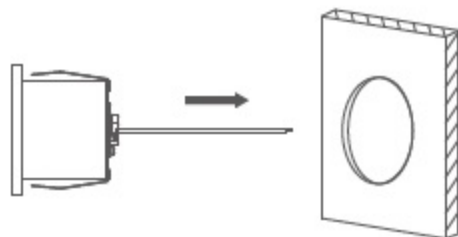

Dimensions

HB-701C3KWH-1W-12V

HB-701D3KWH-1W-12V

Installation

Drill a 1-5/8"(40mm) hole

Connect the wires, then push the fixture in the opening