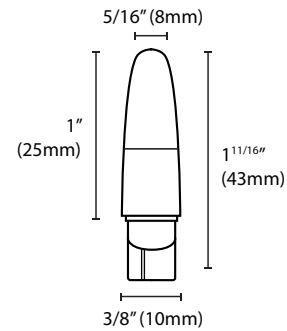

T10 COB LED BULB

Direct replacement for 20W halogen bulbs.

Features

- High brightness COB LED chips
- Low wattage
- Simple replacement for halogen
- Long lifespan

Applications

RV & Boat | Halogen replacement | Outdoor lights

Base	T10 wedge base
Voltage	12V AC/DC
Wattage	2W
Color Temp	2700K / 3000K / 6000K
# of LEDs	1 COB LED
Lumens	220
Replaceable	20W Halogen
Lifespan	+50,000 hours
Warranty	3-year

Dimensions

Ordering Codes

		Base		Product		Color Temp
T10 COB	LS -	T10	-	COB	-	
		T10 : T10 wedge				27K : 2700K 3K : 3000K 6K : 6000K